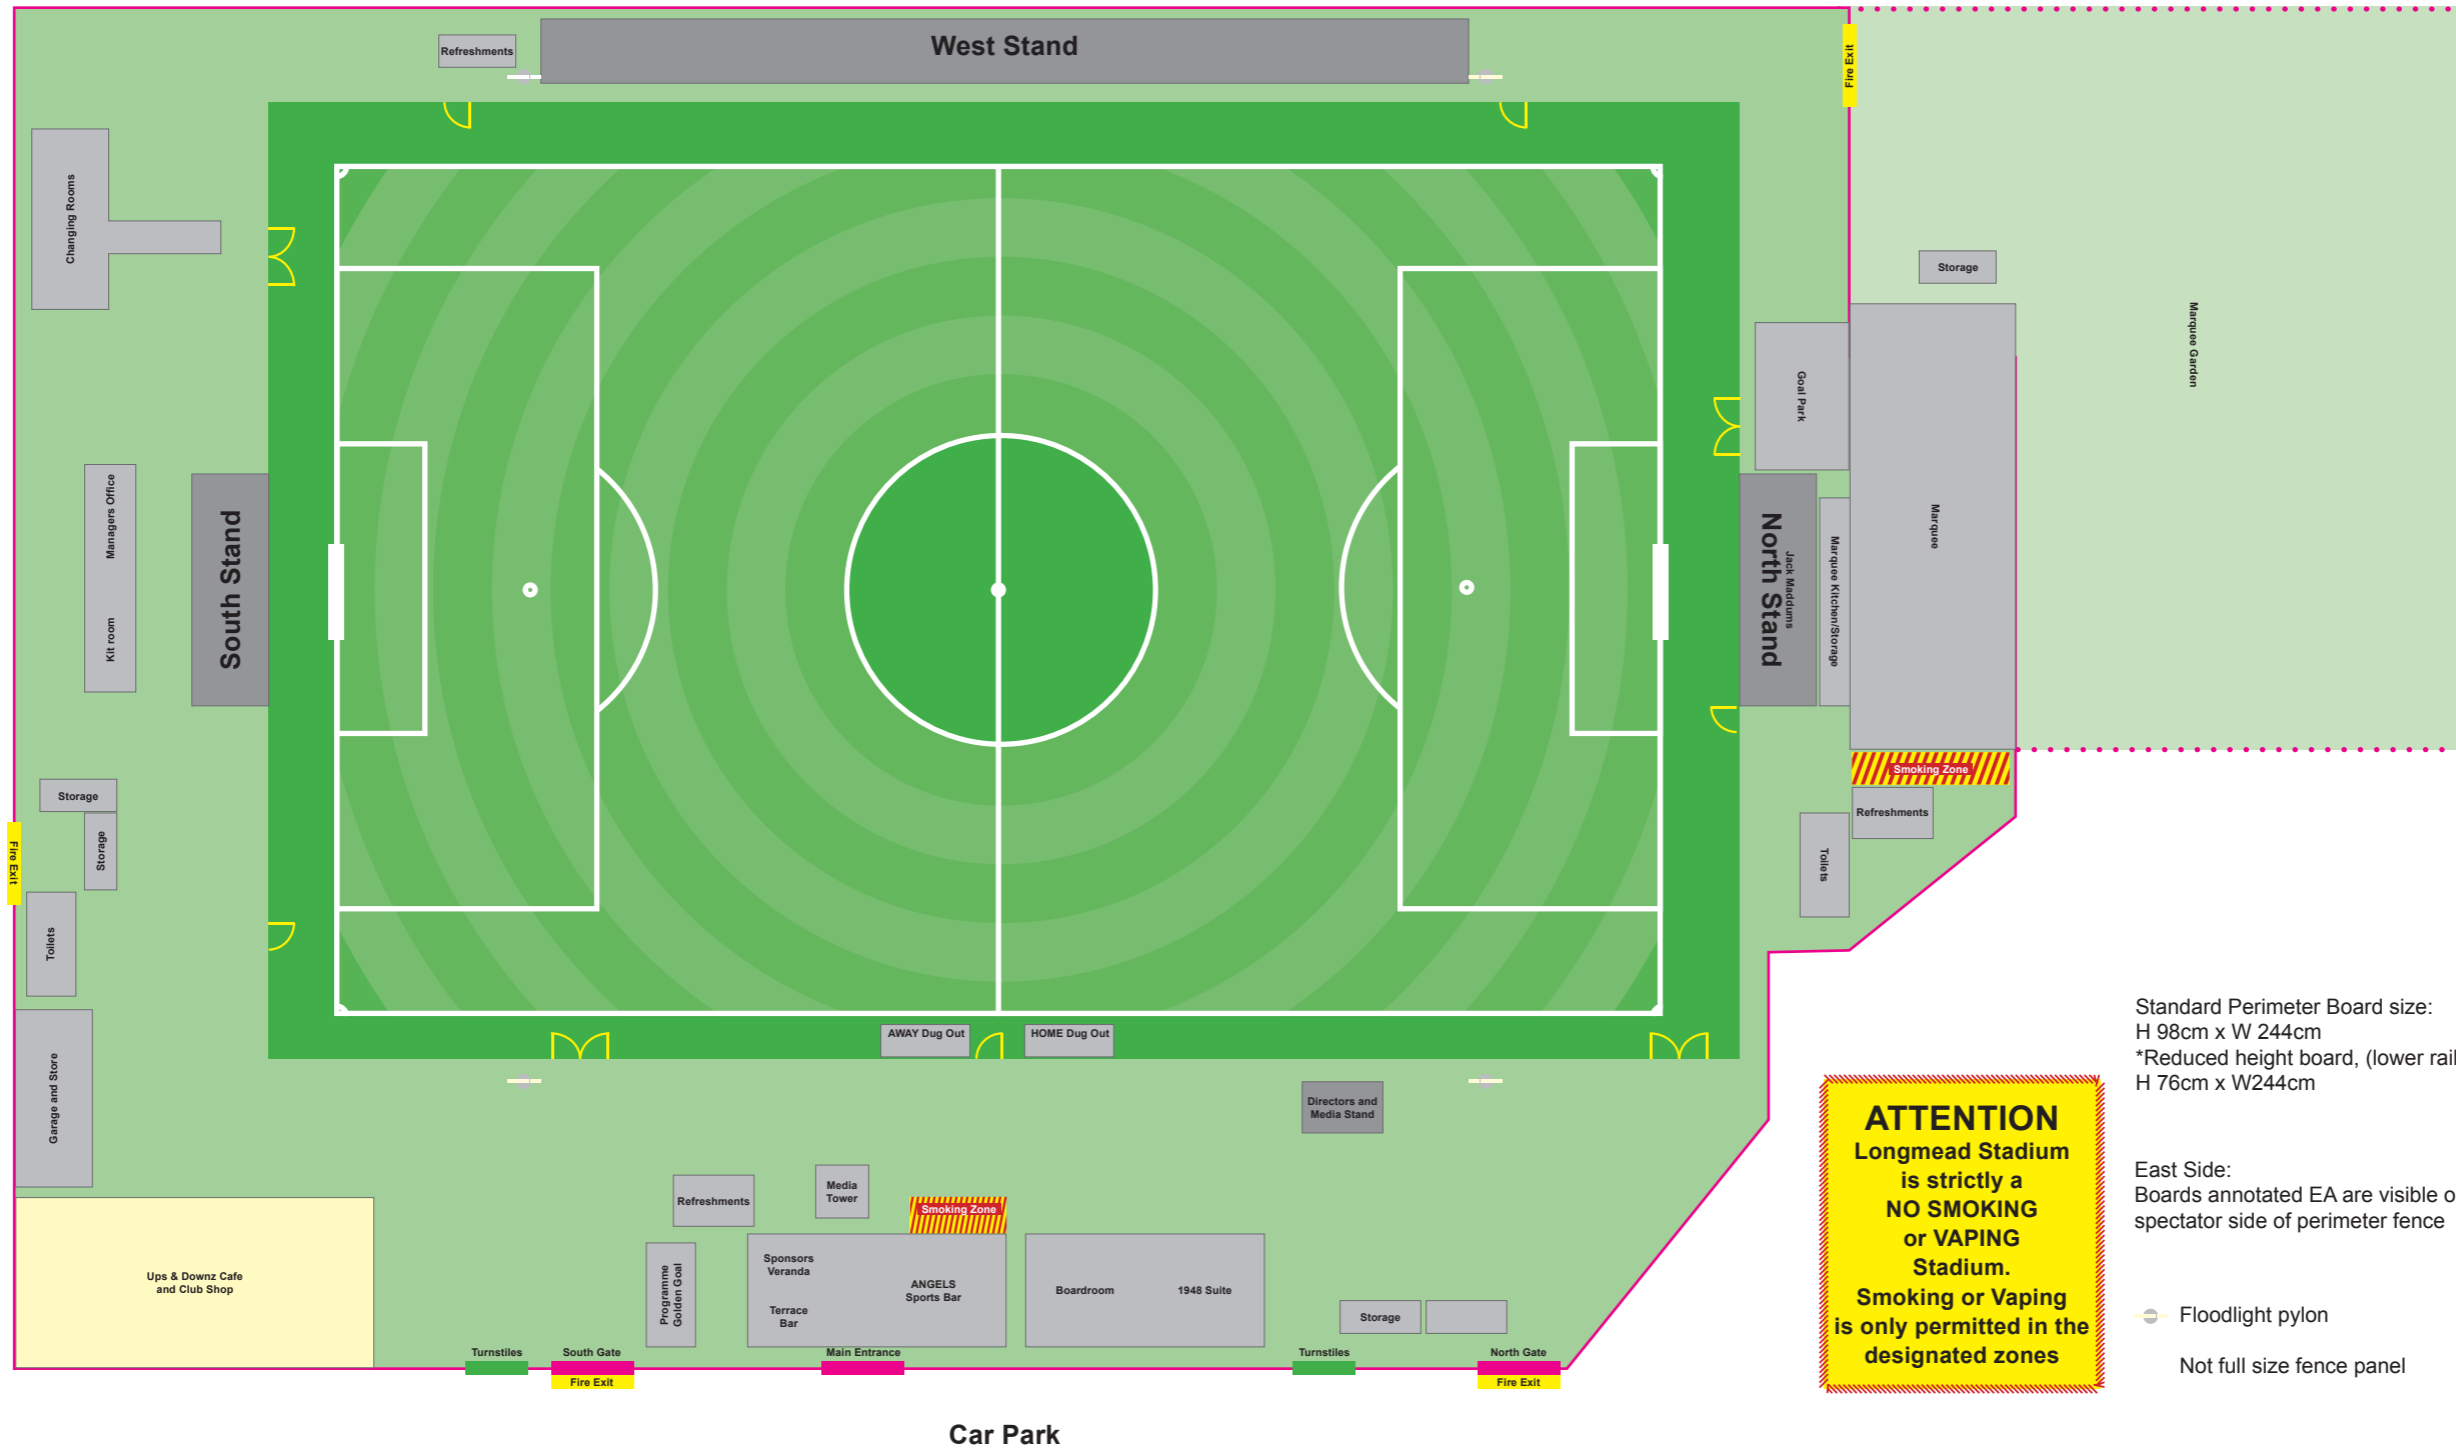

Longmead Stadium Site Plan 15.08.2022

ATTENTION
 Longmead Stadium
 is strictly a
NO SMOKING
 or **VAPING**
 Stadium.
 Smoking or Vaping
 is only permitted in the
 designated zones

Standard Perimeter Board size:
 H 98cm x W 244cm
 *Reduced height board, (lower rail in front of stand):
 H 76cm x W244cm

East Side:
 Boards annotated EA are visible on the
 spectator side of perimeter fence

Floodlight pylon

Not full size fence panel